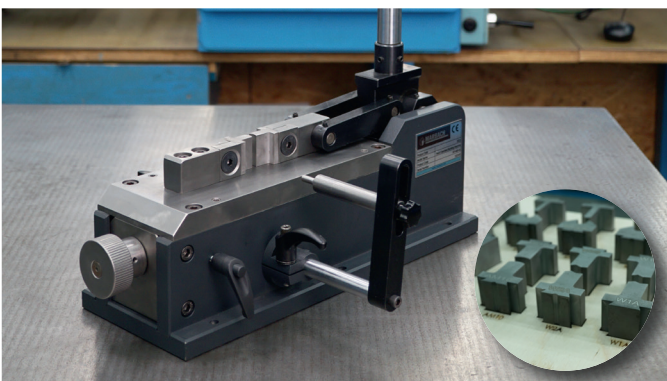

More information

PERFORMANCE FOR CUTTING-DIE PREPARATION.

THE RIGHT EQUIPMENT FOR QUICK PREPARATION AND
SMOOTH PRODUCTION.

Maximum productivity in packaging production depends not only on the die-cutting machine and tools – the preparation of the cutting-die also plays a decisive role. Minor adjustments or repairs during production should not cost valuable time. With Marbach's hand-held devices, you can optimally equip your cutting-die preparation. For fast processing, precise results, and efficient packaging production.

mcut|multi. The all-rounder.

Hand-held device for cutting to length, notching, and nose cutting in rule materials.

YOUR ADVANTAGES:

- / Cutting, Lipping, Notching in one tool
- / Very small footprint
- / Digital caliper

mcut|round. THE DEFINED ONE.

Hand-held device for cutting defined radii at the ends of creasing rules for consistently clean creasing results.

YOUR ADVANTAGES:

- / Flexibility: 2 radii in one tool
- / Versatility: For flat and rotary creasing rules
- / Longevity: Very robust cutting elements

mbend. THE MANIFOLD.

Manual bending device for precise and fast bending of rule material for cutting dies.

YOUR ADVANTAGES:

- / Flexibility: more than 100 standard bending inserts
- / Footprint: low space requirement
- / Special construction: little force is required for bending