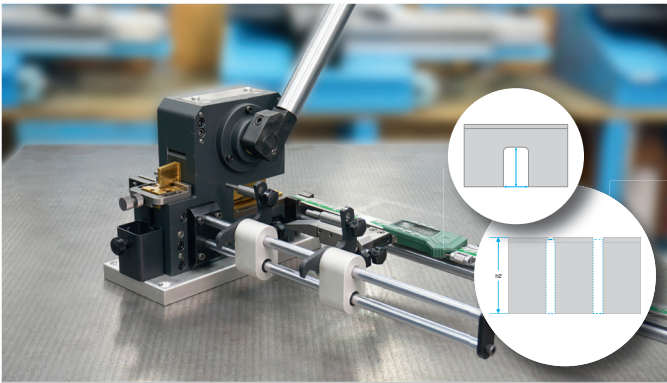

Performance for
cutting-die preparation.
Maximum performance.

LEARN MORE.

Discover all the details and advantages of Marbach hand-held devices on the Marbach Experience Hub. Simply scan the QR code and learn more about the optimal preparation of your cutting-dies.

More information

PERFORMANCE FOR CUTTING-DIE PREPARATION.

THE RIGHT EQUIPMENT FOR QUICK PREPARATION AND
SMOOTH PRODUCTION.

Maximum productivity in packaging production depends not only on the die-cutting machine and tools – the preparation of the cutting-die also plays a decisive role. Minor adjustments or repairs during production should not cost valuable time. With Marbach's hand-held devices, you can optimally equip your cutting-die preparation. For fast processing, precise results, and efficient packaging production.

mcut|round. THE DEFINED ONE.

Hand-held device for cutting defined radii at the ends of creasing rules for consistently clean creasing results.

YOUR ADVANTAGES:

- / Flexibility: 2 radii in one tool
- / Versatility: For flat and rotary creasing rules
- / Longevity: Very robust cutting elements

mbend. THE MANIFOLD.

Manual bending device for precise and fast bending of rule material for cutting dies.

YOUR ADVANTAGES:

- / Flexibility: more than 100 standard bending inserts
- / Footprint: low space requirement
- / Special construction: little force is required for bending